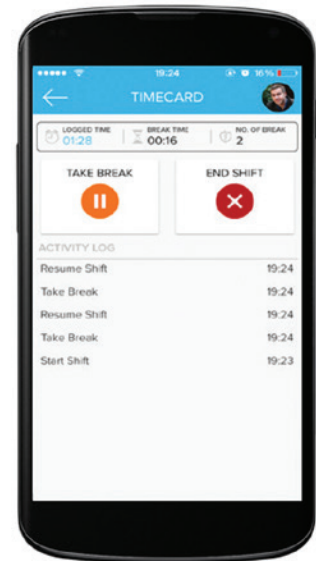

No Hardware Costs | No installation Costs

powered by

(732) 391-4244, sales@gpstrackusa.com

www.gpstrackusa.com