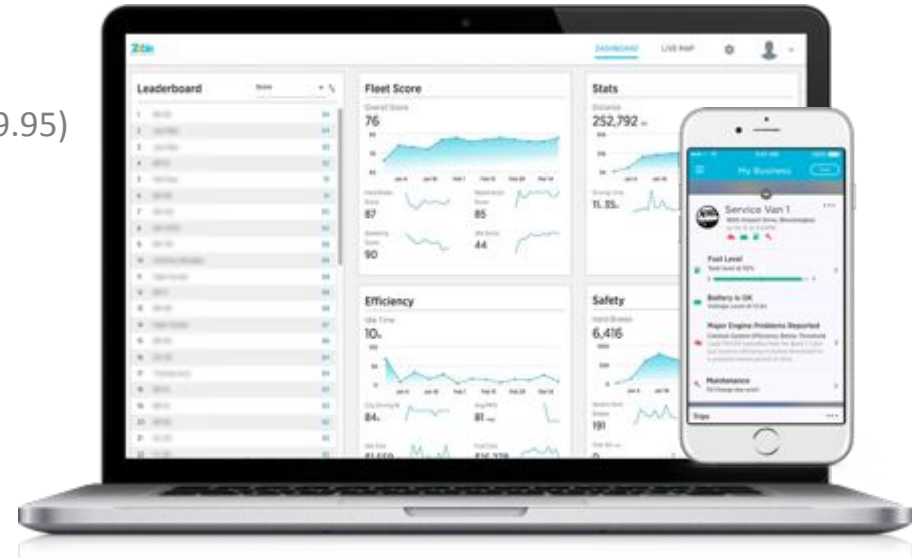

Zubie Fleet Connect 2018 Year-End Sale

Limited Time Discount

- \$199.95 Two-Year Subscription (normally \$299.95)
- New subscriptions only
- Ends December 31, 2018

Location Tracking

- Pinpoint GPS tracking for service vehicles
- Arrival/Departure alerts for client locations
- Detailed trip history

Vehicle Health

- Service Reminders and Maintenance Tracking
- Engine, Battery and Low Fuel Warnings
- Vehicle Utilization insights

Driver Performance

- Monitor driver efficiency + safety
- Scheduled weekly + monthly reports
- Interactive dashboard